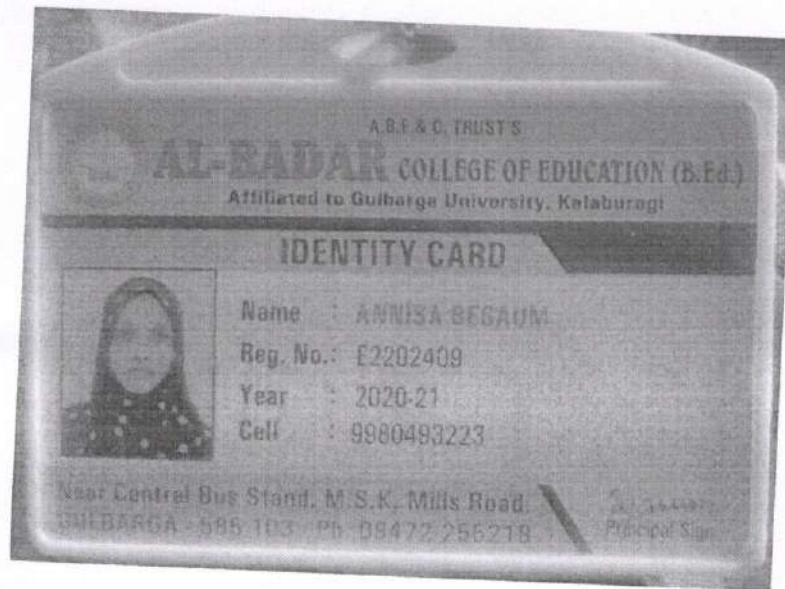

2019-20

Q. J. Imran
COORDINATOR IQAC
H.K.E.S. S.S. Margol College
of Arts, Science & Commerce,
SHAHABAD - 585 228

A circular purple stamp with a scalloped edge. The text inside the stamp reads: "H.K.E.S. S.S. Margol College of Arts, Science & Commerce, SHAHABAD Estd. 1967 585 228".

Bellar
PRINCIPAL
H.K.E.S. S.S. Margol College
of Arts, Science & Commerce,
SHAHABAD-585 228